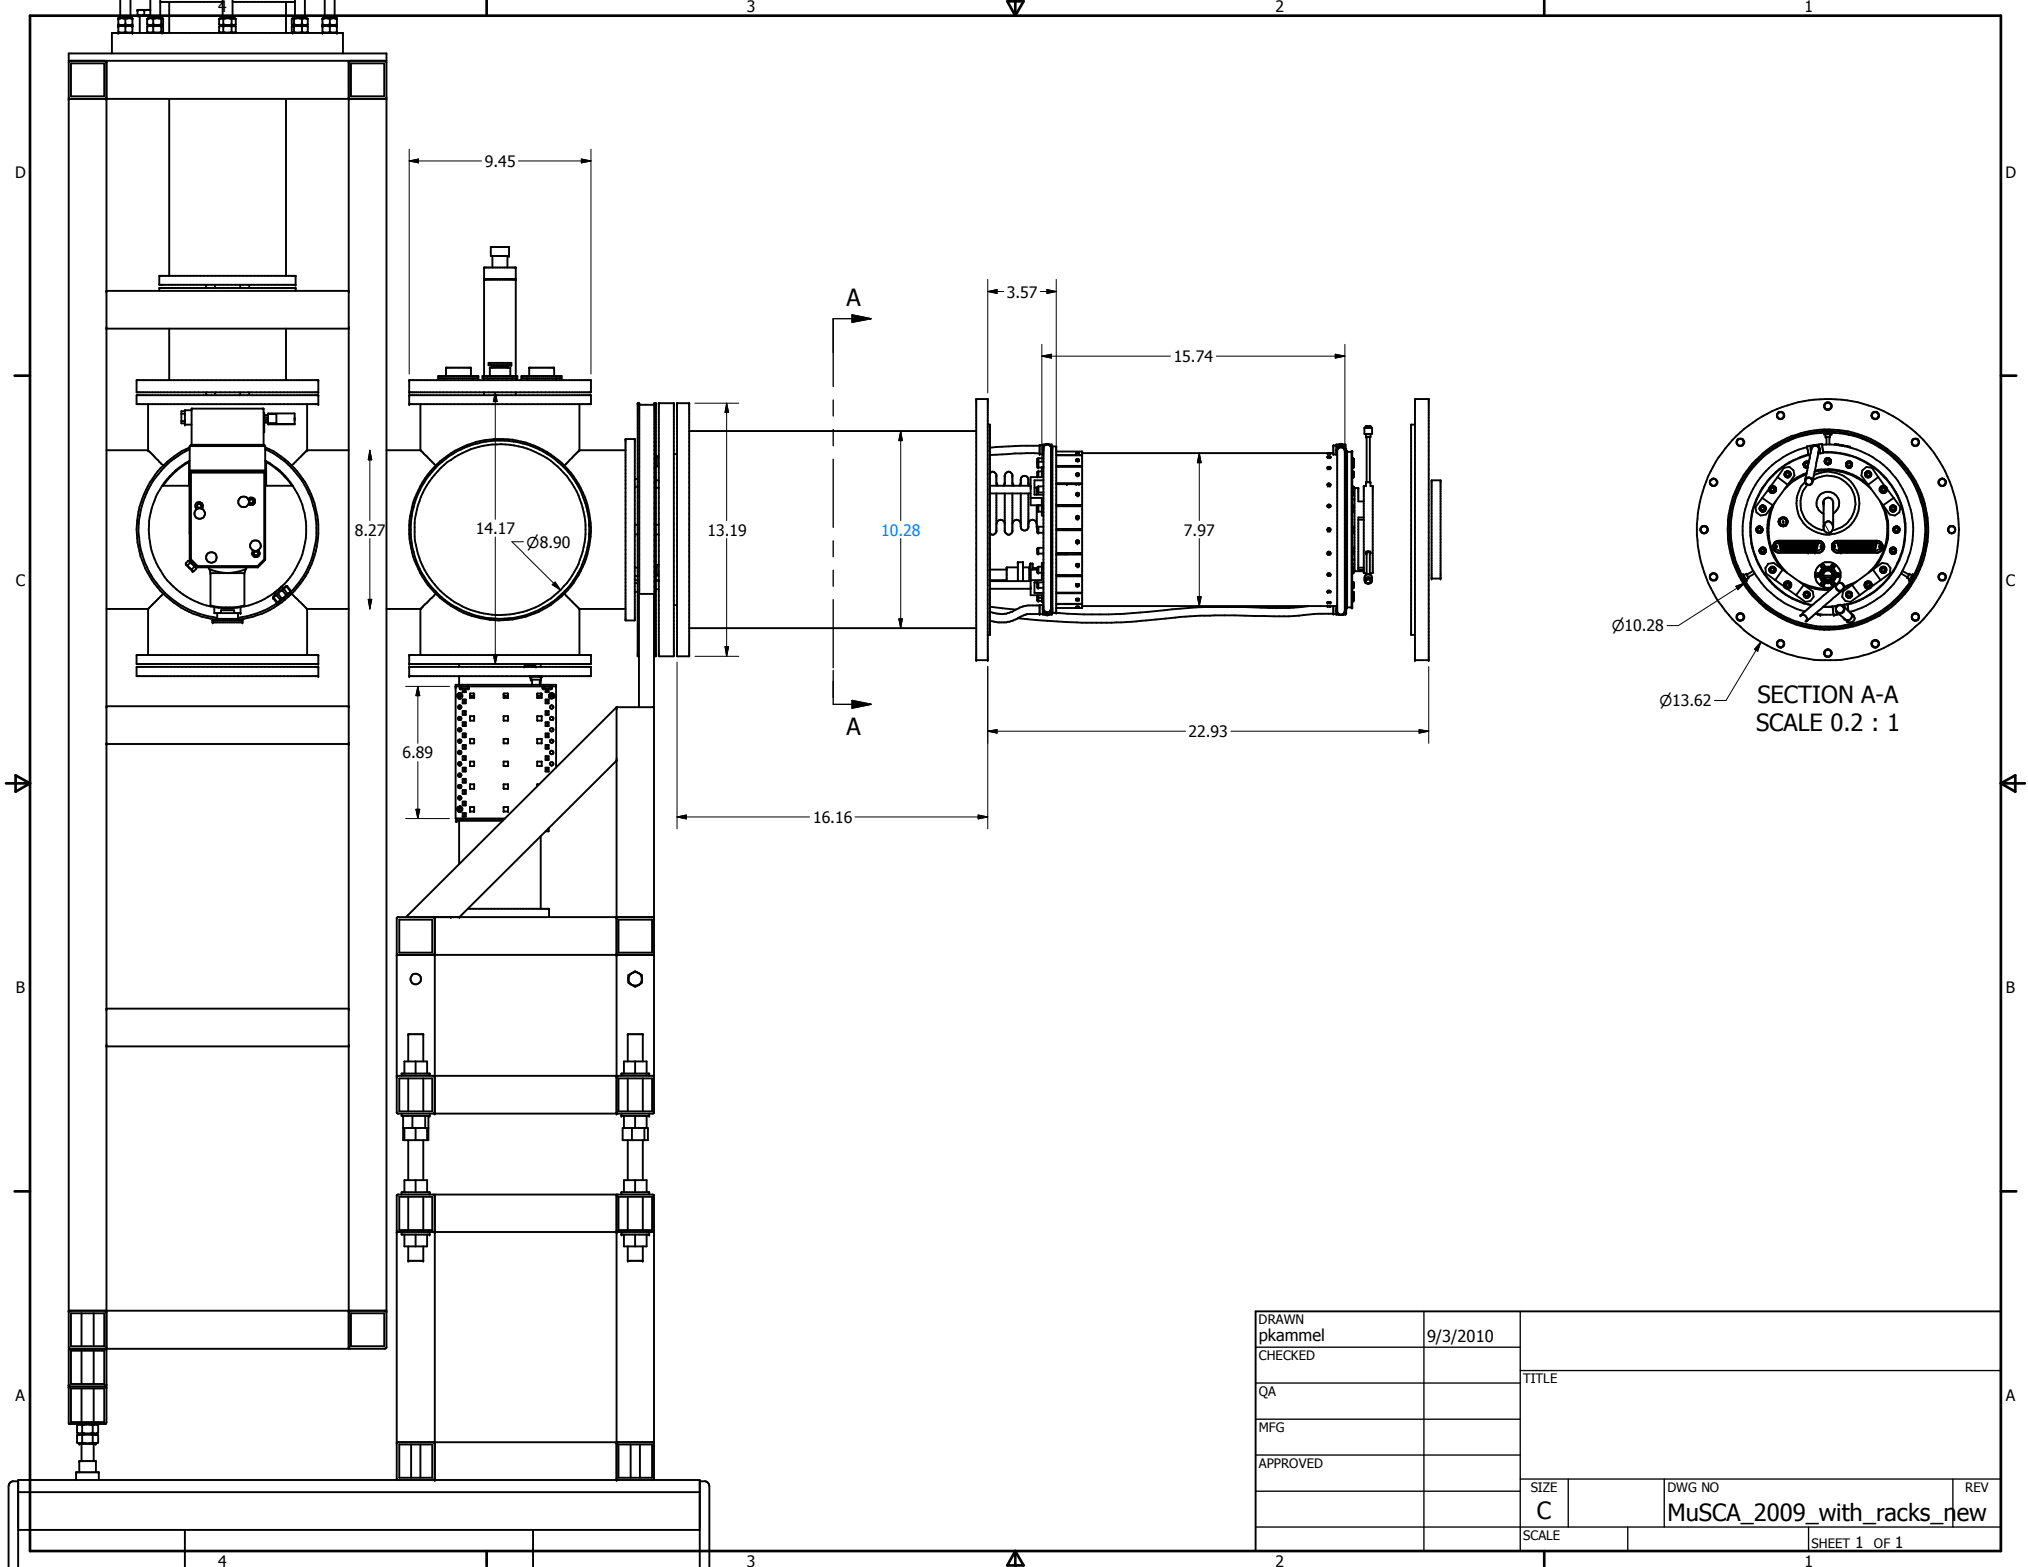

PRODUCED BY AN AUTODESK EDUCATIONAL PRODUCT

PRODUCED BY AN AUTODESK EDUCATIONAL PRODUCT

DRAWN	pkammel	9/3/2010		
CHECKED			TITLE	
QA				
MFG				
APPROVED				
SIZE	C	DWG NO	MuSCA_2009_with_racks_new	REV
SCALE		SHEET 1 OF 1		